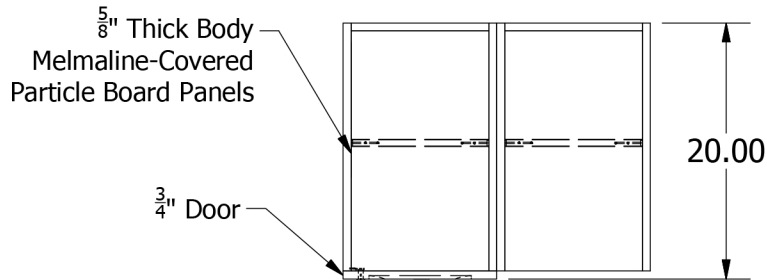

# 72" High Single Tier Jorgenson Wood Veneer Locker

B

B

A

A

Allow 1/16" growth per frame

2

1