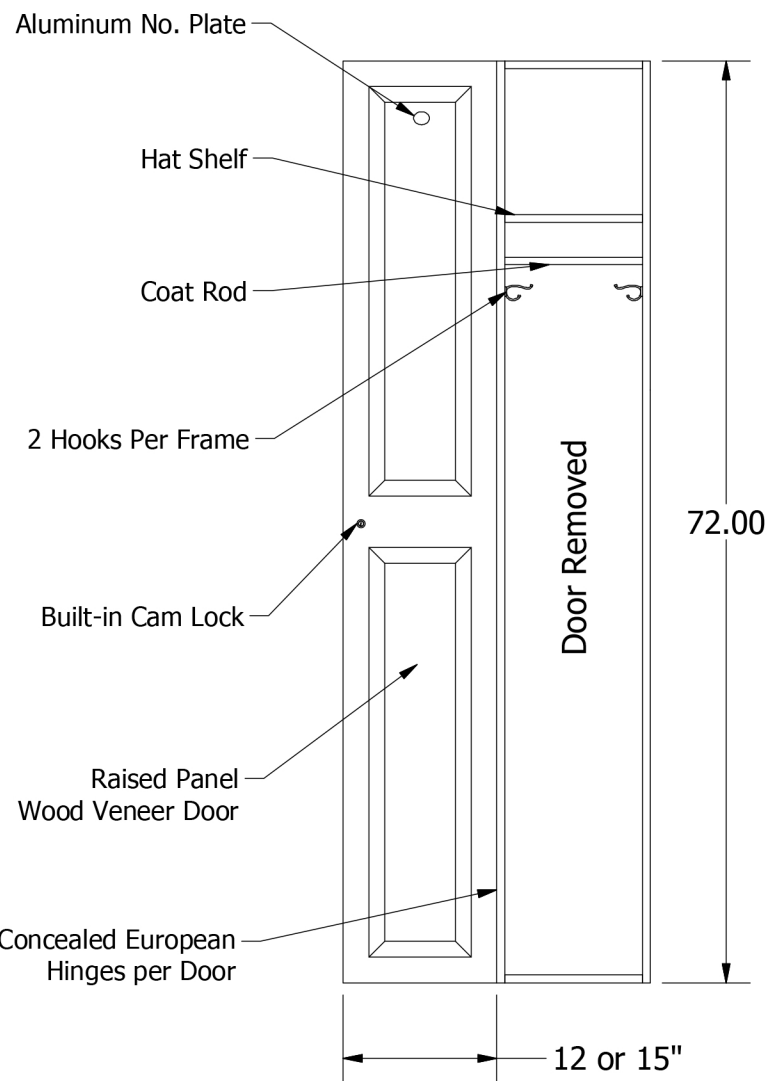

# 72" High Single Tier Jorgenson Wood Veneer Locker

B

B

A

A

Allow 1/16" growth per frame

2

1